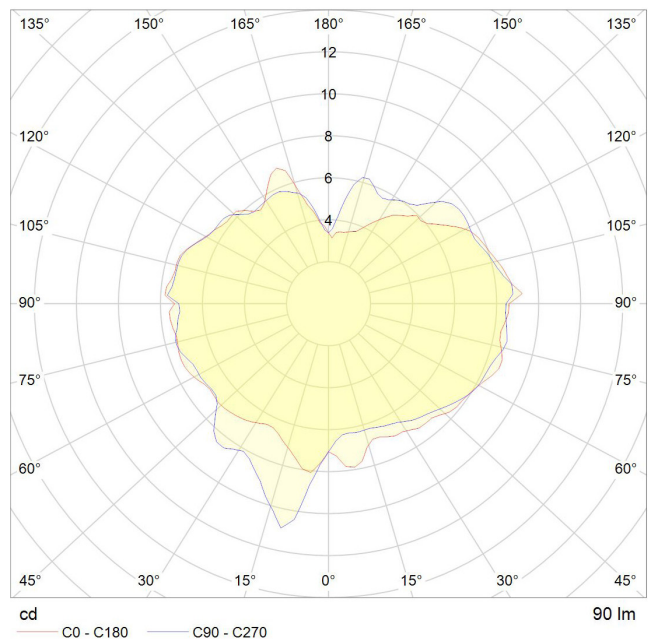

POLAR DIAGRAM

DIMMING

Dimmable: Yes
Dimming type: Trailing edge
Recommended EU Dimmer: Varilight - V-pro JXP401
(X denotes faceplate color)

A full list of compatible dimmers is available on request.

OUTER CARTON

Pc/ Ctn: 100
Gross weight: 3.2kg
Length: 52cm
Width: 28cm
Height: 20cm

IES/LDT FILE

Available upon request.

EAN UK: 5060400150175