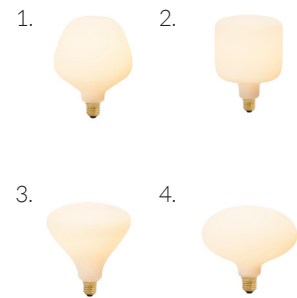

BEST PAIRED WITH

1. Enno / Noma / Oblo / Oval

OUTER CARTON

Pc/ Ctn: 9
Gross weight: 11.9 lbs
Length: 15.0in
Width: 15.0in
Height: 8.3in

EAN US: 5060400150571