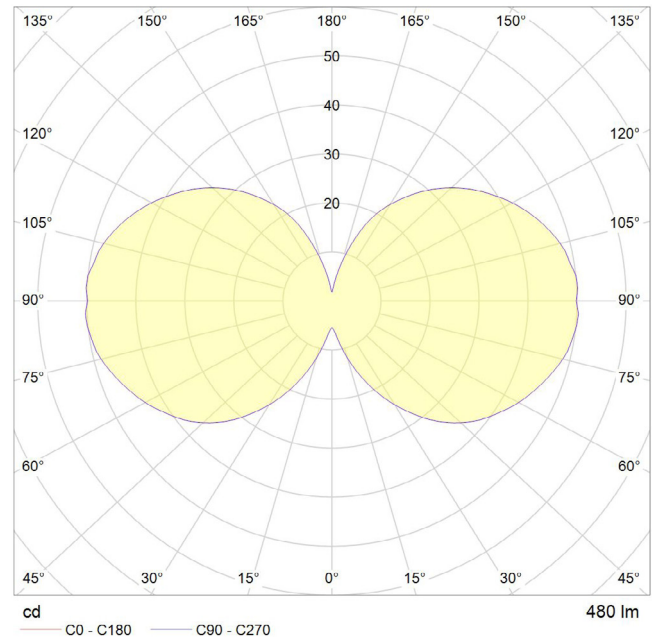

POLAR DIAGRAM

DIMMING

Dimmable: Yes
Dimming type: Trailing edge
Recommended US Dimmer: Lutron - Diva DVELV-300P-XX
(X denotes faceplate color)

A full list of compatible dimmers is available on request.

OUTER CARTON

Pc/ Ctn: 20
Gross weight: 9.48lbs
Length: 26.8in
Width: 11.0in
Height: 16.5in

IES/LDT FILE

Available upon request.

EAN US: 5060400151332