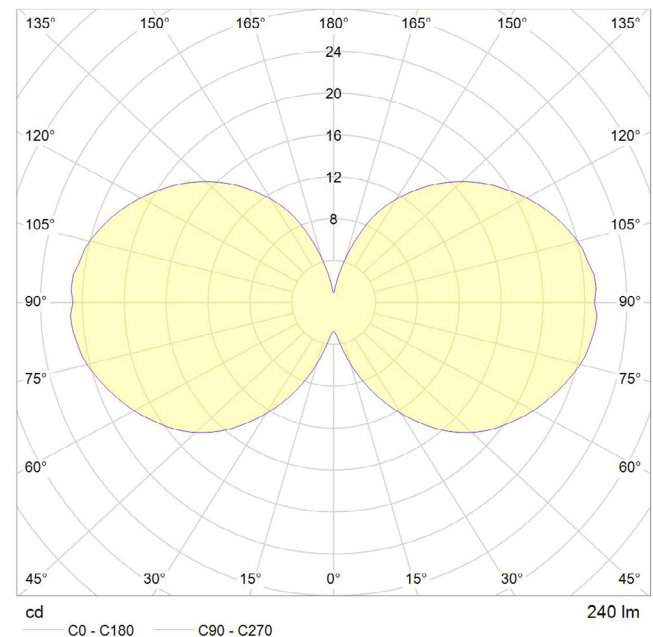

POLAR DIAGRAM

DIMMING

Dimmable: Yes
Dimming type: Trailing edge
Recommended EU Dimmer: Varilight - V-pro JXP401
(X denotes faceplate color)

A full list of compatible dimmers is available on request.

OUTER CARTON

Pc/ Ctn: 100
Gross weight: 8.2Kg
Length: 73cm
Width: 37cm
Height: 33cm

IES/LDT FILE

Available upon request.

EAN UK: 5060400151011

IP54

www.tala.co.uk | hello@tala.co.uk | +44 (0) 20 3026 3246

Specification subject to change without notice. Refer to our website for the most recent product documentation.