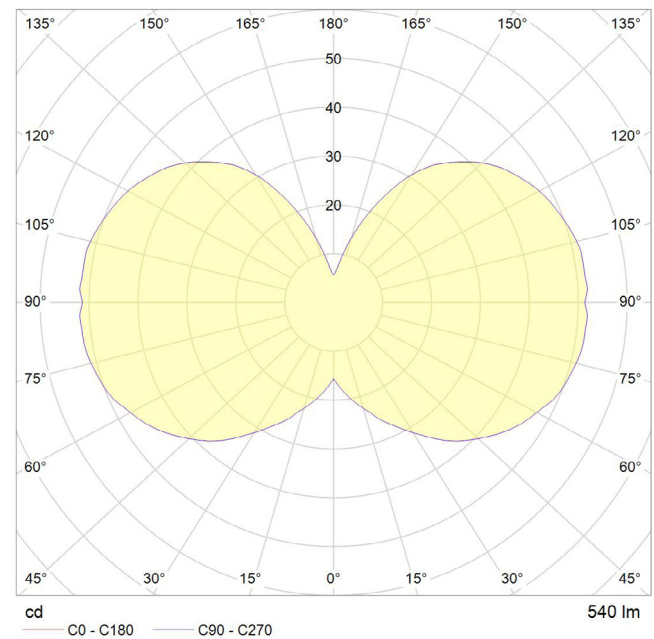

POLAR DIAGRAM

DIMMING

Dimmable: Yes
Dimming type: Trailing edge
Recommended US Dimmer: Lutron - Diva DVLELV-300P-XX
(X denotes faceplate color)

A full list of compatible dimmers is available on request.

OUTER CARTON

Pc/ Ctn: 20
Gross weight: 9.92lbs
Length: 29.9in
Width: 12.2in
Height: 14.9in

IES/LDT FILE

Available upon request.

EAN US: 5060400150304