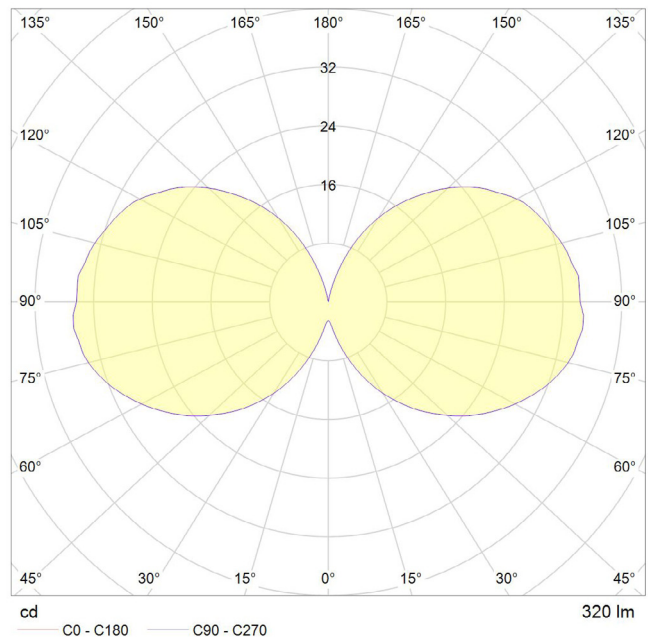

POLAR DIAGRAM

DIMMING

Dimmable: Yes
Dimming type: Trailing edge
Recommended EU Dimmer: Varilight - V-pro JXP401
(X denotes faceplate color)

A full list of compatible dimmers is available on request.

OUTER CARTON

Pc/ Ctn: 100
Gross weight: 3.1kg
Length: 41cm
Width: 22cm
Height: 18cm

IES/LDT FILE

Available upon request.

EAN UK: 5060400150939