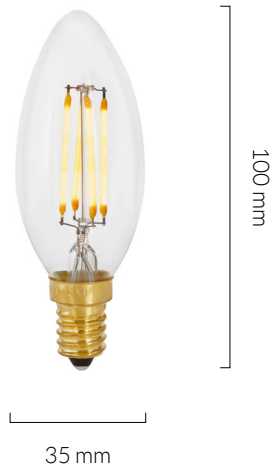

4 WATT | 360 LUMENS | 2500K

Classic, smooth dimmable LED filament lamp. This lamp uses 4 Watts of power and achieves 360 Lumens at a CRI of 95. It has an IP54 rating.

LAMP

Shape: C11
Materials: Brass cap, glass
Finish: Clear
Beam angle: 360°
Base: E14
Weight: 0.016 kg
Working temperature: -5C to 40C
Warm up time: Instant
Warranty: 3 years
Input Voltage: 220V-240V
Glare control: We use up to 8 LED filaments in our lamps. This, together with a thicker phosphor coating, reduces and controls glare, resulting in an even, more comfortable light.

PERFORMANCE

| | |
|------------------------------------|--------|
| CRI (colour rendering index) | 95 |
| Lamp lumen output | 360 |
| Luminaire circuits per watt (LM/W) | 80 |
| Lifetime (TM-21) (hours) | 30,000 |
| Colour Temperature | 2500K |
| Power factor | 0.9 |

Pc/ Ctn: 100
Gross weight: 3.1kg
Length: 41cm
Width: 22cm
Height: 18cm

IES/LDT FILE

Available upon request.

EAN UK: 5060400150939