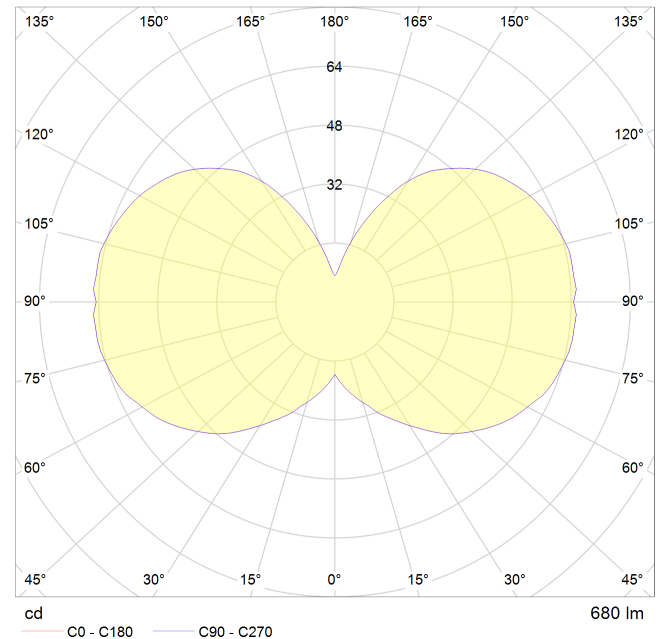

POLAR DIAGRAM

DIMMING

Dimmable: Yes
Dimming type: Leading edge or Trailing edge
Recommended Dimmer: Lutron DVELV-300P
A full list of compatible dimmers is available on our website:
us.tala.co.uk/recommended-dimmers/

IES/LDT FILE

Available upon request.

EAN US: 5060400152872

us.tala.co.uk | hello@tala.co.uk | +1 (929) 294-9574

Specification subject to change without notice. Refer to our website for the most recent product documentation.