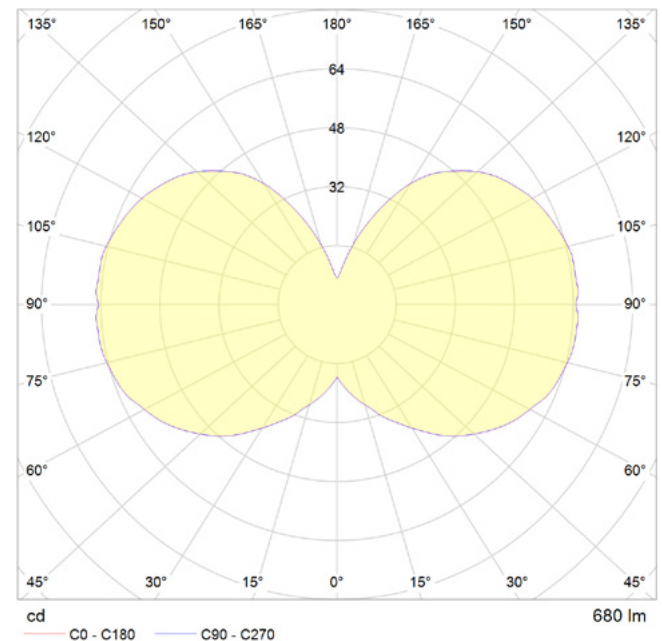

POLAR DIAGRAM

IES/LDT FILE

Available upon request.

EAN UK: 5060400152889

IP54