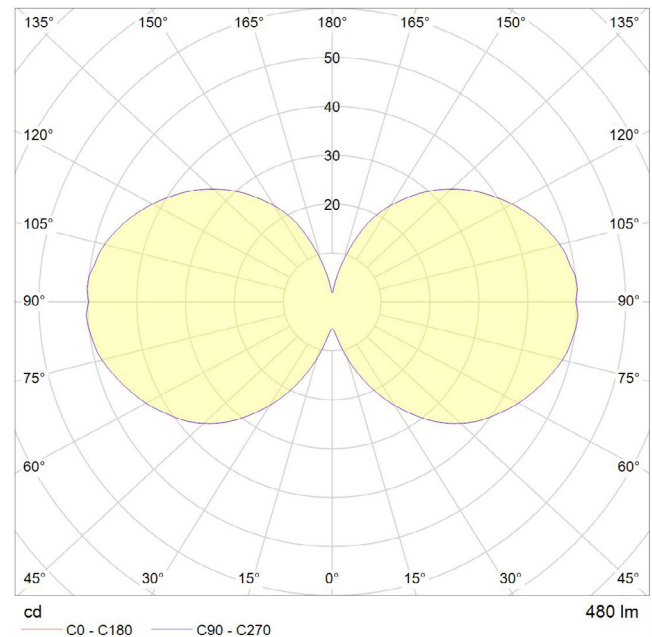

POLAR DIAGRAM

DIMMING

Dimmable: Yes
Dimming type: Trailing edge
Recommended US Dimmer: Lutron - Diva DVELV-300P-XX
(X denotes faceplate color)

A full list of compatible dimmers is available on request.

OUTER CARTON

Pc/ Ctn: 50
Gross weight: 13.46lbs
Length: 21.3in
Width: 21.3in
Height: 12.6in

IES/LDT FILE

Available upon request.

EAN US: 5060400151301