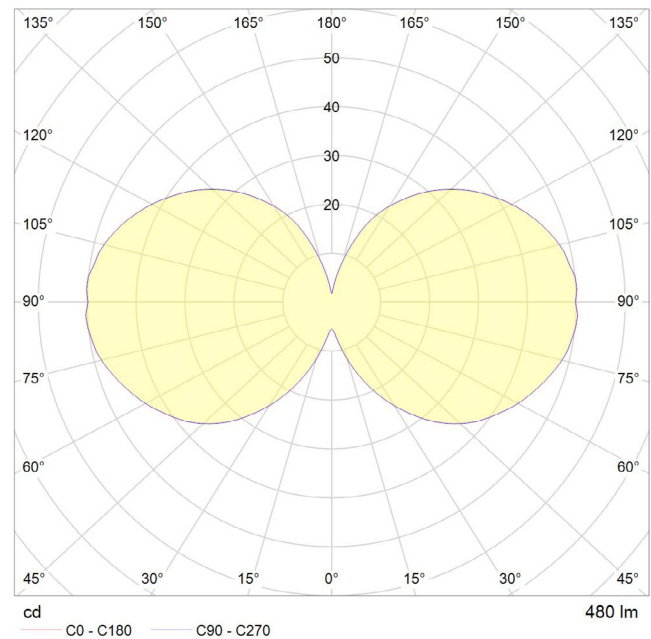

POLAR DIAGRAM

DIMMING

Dimmable: Yes
Dimming type: Trailing edge
Recommended US Dimmer: Lutron - Diva DVVELV-300P-XX
(X denotes faceplate color)

A full list of compatible dimmers is available on request.

OUTER CARTON

Pc/ Ctn: 50
Gross weight: 13.46lbs
Length: 21.3in
Width: 21.3in
Height: 12.6in

IES/LDT FILE

Available upon request.

EAN US: 5060400151318