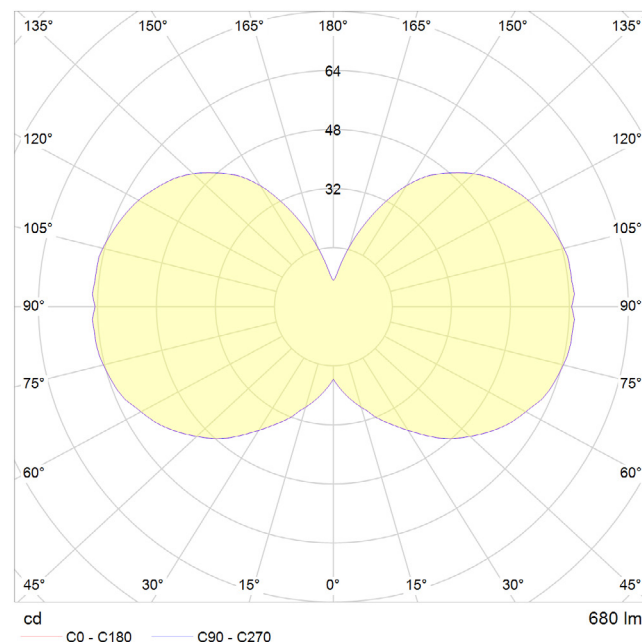

## DIMENSIONS:

**LAMP:**  
 150 x 220 x 240 mm  
 (Width x Length x Height)

**CABLE LENGTH:**  
 3000 mm  
 (Length)

## PERFORMANCE

CRI (colour rendering index)	95
Lamp lumen output	680lm
Flicker	<5%
Lumens per circuit watt (LM/W)	85lm/W
Lifetime (TM-21) (hours)	15,000hrs
Colour Temperature	2000K - 2800K
Power factor	0.8

## POLAR DIAGRAM