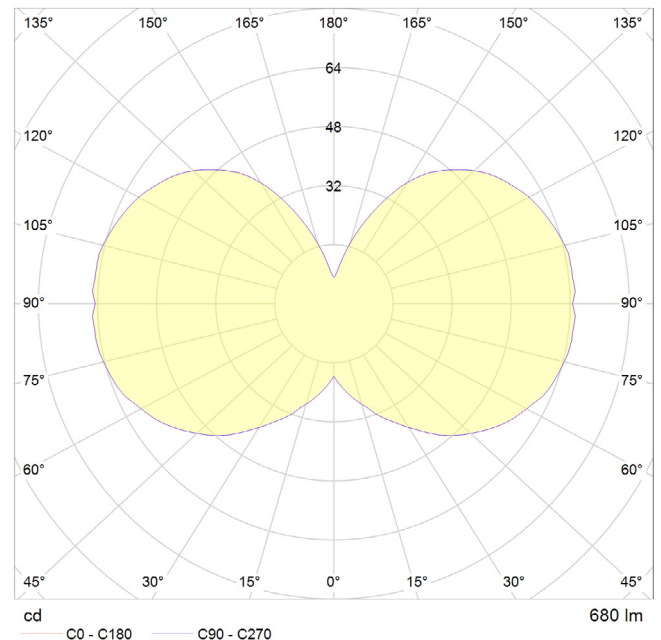

## DIMENSIONS:

**LAMP:**  
 150 x 220 x 240 mm  
 (Width x Length x Height)

**CABLE LENGTH:**  
 3000 mm  
 (Length)

## PERFORMANCE

CRI (colour rendering index)	95
Lamp lumen output	680lm
Flicker	<5%
Lumens per circuit watt (LM/W)	85lm/W
Lifetime (TM-21) (hours)	15,000hrs
Colour Temperature	2000K - 2800K
Power factor	0.8

## POLAR DIAGRAM