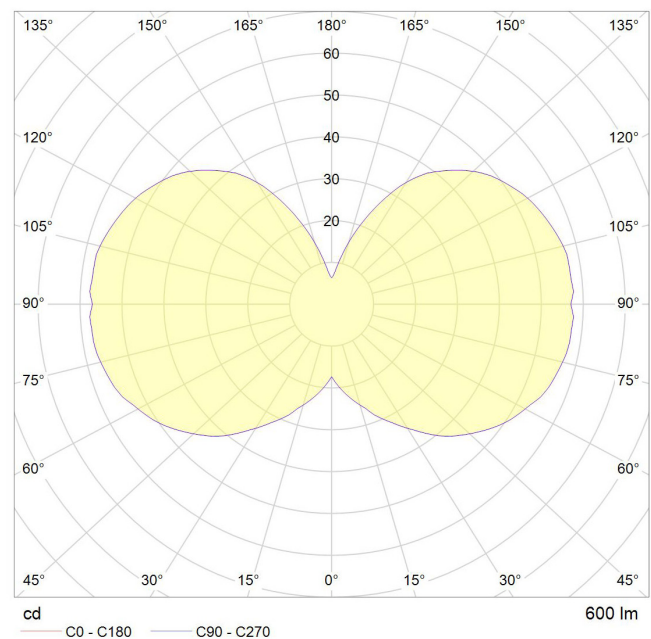

POLAR DIAGRAM

DIMMING

Dimmable: Yes
Dimming type: Trailing edge
Recommended US Dimmer: Lutron - Diva DVELV-300P-XX
(X denotes faceplate color)

A full list of compatible dimmers is available on request.

OUTER CARTON

Pc/ Ctn: 20
Gross weight: 9.48lbs
Length: 26.8in
Width: 11.0in
Height: 16.5in

IES/LDT FILE

Available upon request.

EAN US: 5060400150274